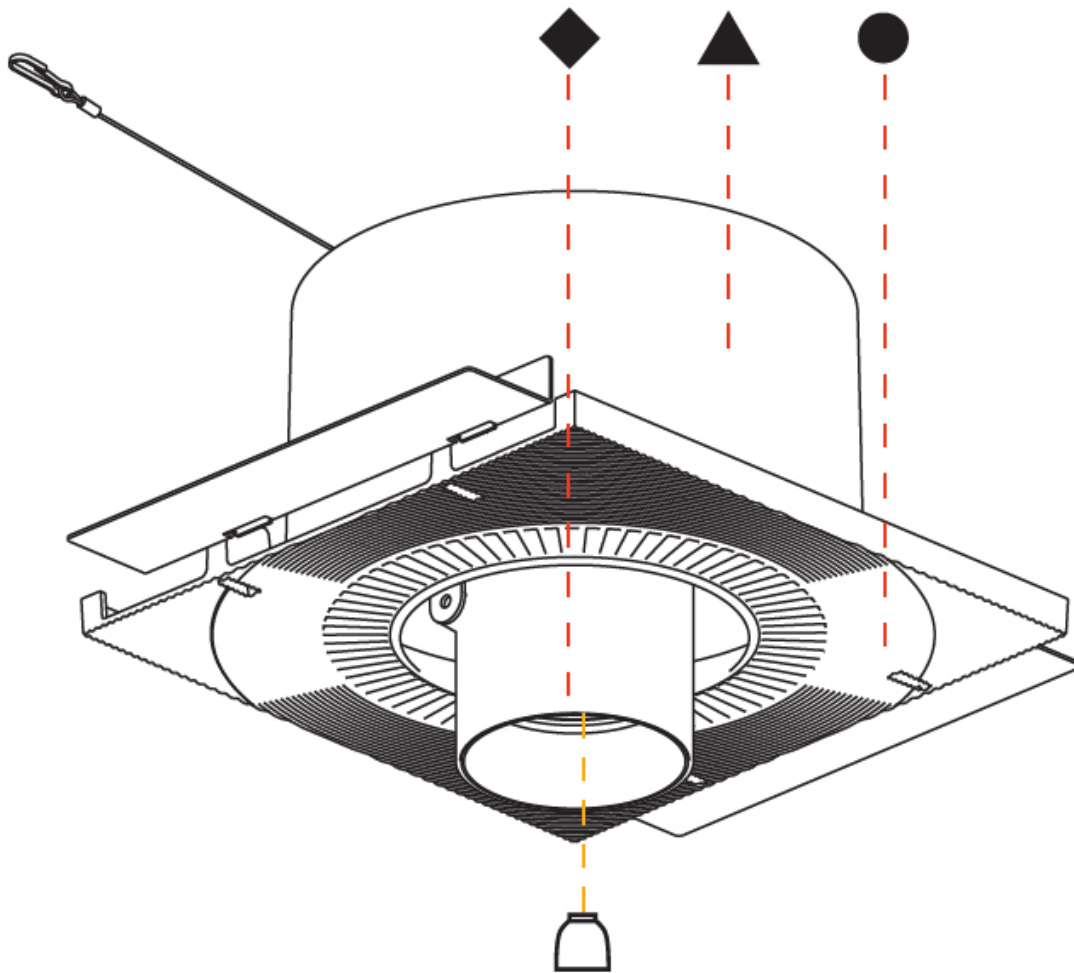

IMAGINE ROUND TRIMLESS

A35389-

PROJECT _____

TYPE _____

SPECIFIER _____

QUANTITY _____

DATE _____

A