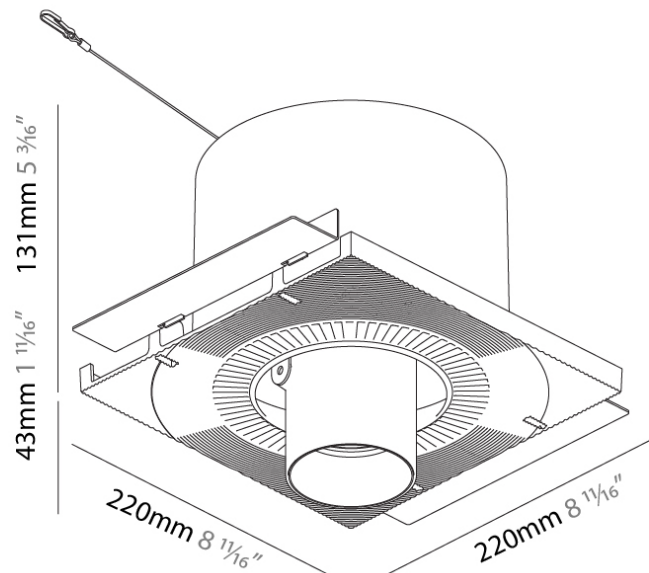

ELECTRICAL

Lamp Type: LED (Zhaga Standard)
Input Wattage (W): 20.9
Total Output Wattage (W): 18.7
Dimming: Tri-Mode (Non-Dimming and Phase Dimming (120Vac only) and 0-10V Dimming)
Driver Included: No
Driver Location: Recessed Housing
Driver Type: Constant Current - Universal
Driver Class: Class 2
Housing: See components
Input Voltage (V): 120 - 277
Constant Current (MA): 500

LED

Number of LEDs: 1
Color Temperature (°K): 2700 / 3000 / 3500 / 4000
Max. Delivered Lumen (lm): 1490 / 1530 / 1607 / 1640
CRI: >90 CRI
Lamp Life (hrs): 50000
Upon Request: Special Color Temperature

OPTICAL

Reflector: 16 / 32
Adjustability: Rotational 355°; Tilt 45°
Upon Request: Special Beam Angles

RATINGS AND CERTIFICATIONS

Available for international specifications by adding INT at the end of the existing Model #. For assistance on 'custom' specifications, contact zteam@zaneen.com. In a constant effort to supply the best product, we reserve the right to change specifications or materials without notice. The most recent specification sheets are found at zaneen.com
IP rating: IP20